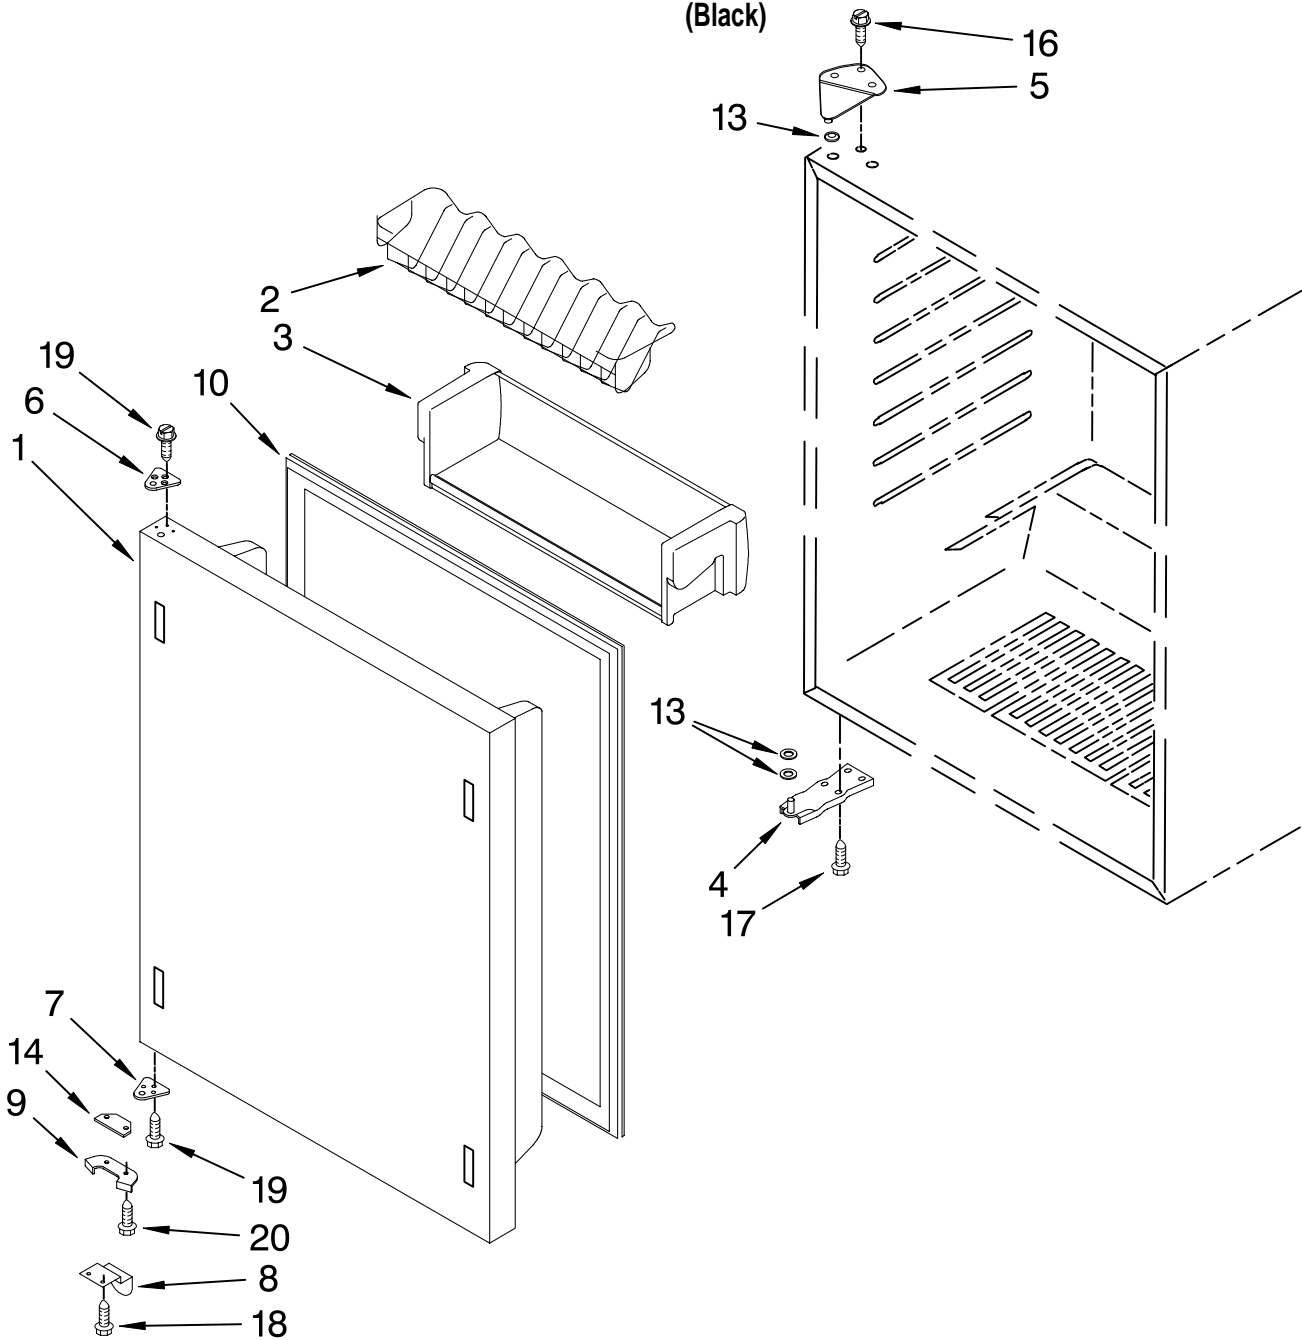

DOOR PARTS

For Models: KU024LSBX00

(Black)

Illus. No.	Part No.	DESCRIPTION
1	4344807	Door Assembly (Includes Gasket)
2	4344751	Beverage Holder
3	4344752	Door Bin
4	4344787	Hinge, Bottom
5	4344754	Hinge, Top
6	4344804	Spacer, Top Hinge
7	4344798	Spacer, Bottom Hinge

Illus. No.	Part No.	DESCRIPTION
8	4344757	Actuator, Switch
9	4344802	Door Stop
10	4344759	Door Gasket
13	4344760	Washer
14	4344803	Spacer, Door
16	4344796	Screw
17	4344906	Quantity 1
	4344797	Quantity 3

Illus. No.	Part No.	DESCRIPTION
18	4344827	Screw
19	4344800	Screw
20	4344801	Screw

Following Parts Not Illustrated

4344818 Installation Kit, Door Panel

FOR ORDERING INFORMATION REFER TO PARTS PRICE LIST